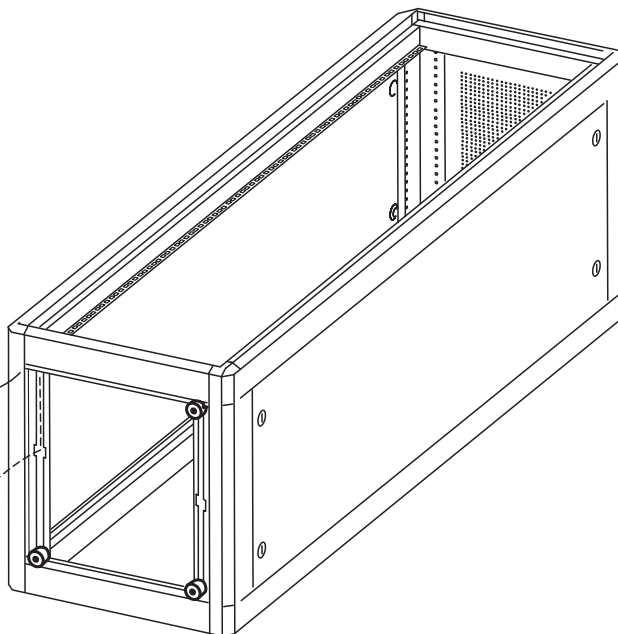

Kit patas/ruedas (sólo recomendado para LOGIC A800) Wheels/feet kit (only recommended for LOGIC W800)

1

(ADAPTADORES
INCLUIDOS EN RACK)

(SPACERS
INCLUDED IN RACK)

(TUERCAS INCLUIDAS EN RACK)
(NUTS INCLUDED IN RACK)

2

3

(PIES INCLUIDOS EN RACK)
(FEET INCLUDED IN RACK)

TUERCA CUADRADA M10
M10 SQUARE NUT

CASQUILLO
SPACER

SOPORTE M10 PARA PIE
M10 FEET STANDOFF

TUERCA M10
M10 NUT