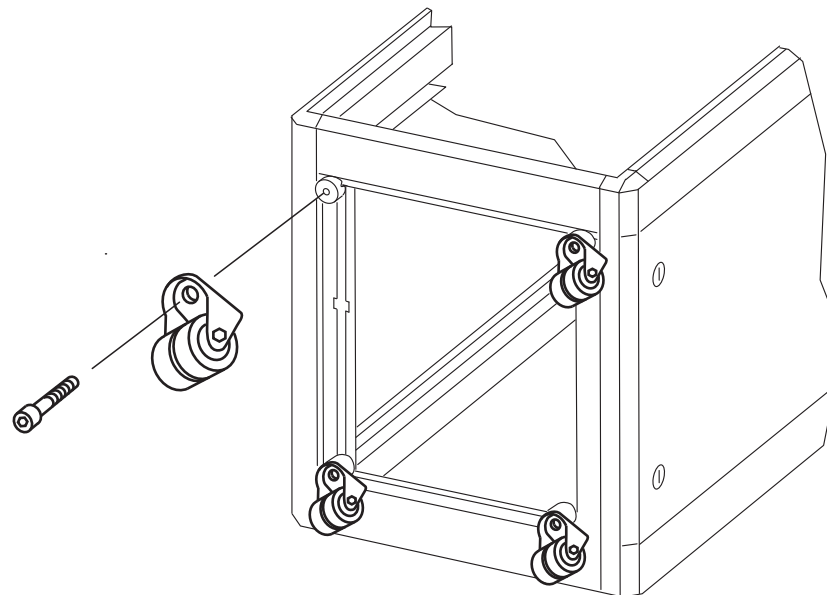

Kit patas/ruedas (sólo recomendado para LOGIC A800) Wheels/feet kit (only recommended for LOGIC W800)

1

(ADAPTADORES
INCLUIDOS EN RACK)

(SPACERS
INCLUDED IN RACK)

(TUERCAS INCLUIDAS EN RACK)
(NUTS INCLUDED IN RACK)

2

3

(PIES INCLUIDOS EN RACK)
(FEET INCLUDED IN RACK)

TUERCA CUADRADA M10
M10 SQUARE NUT

CASQUILLO
SPACER

SOPORTE M10 PARA PIE
M10 FEET STANDOFF

TUERCA M10
M10 NUT