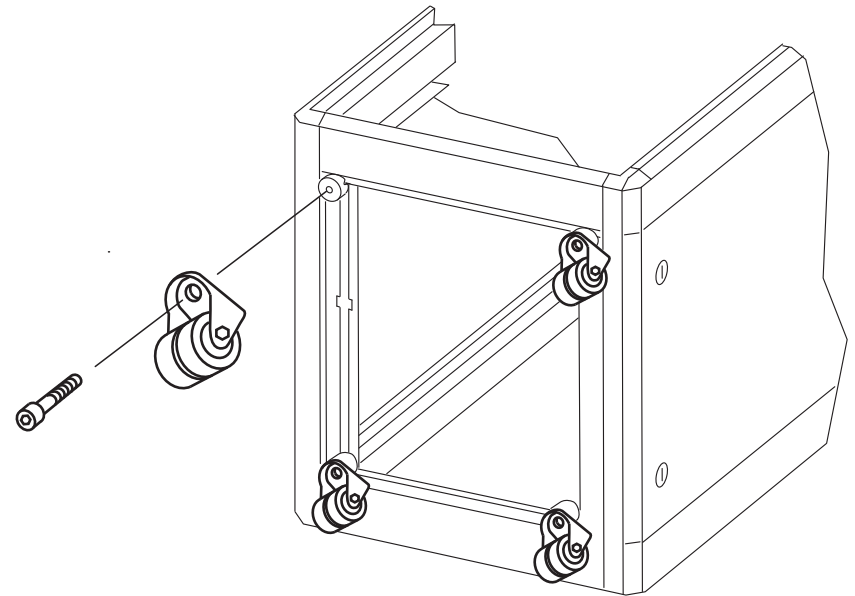

Kit patas/ruedas (sólo recomendado para LOGIC A800) Wheels/feet kit (only recommended for LOGIC W800)

1

(ADAPTADORES
INCLUIDOS EN RACK)

(SPACERS
INCLUDED IN RACK)

(TUERCAS INCLUIDAS EN RACK)
(NUTS INCLUDED IN RACK)

2

3

(PIES INCLUIDOS EN RACK)
(FEET INCLUDED IN RACK)

TUERCA CUADRADA M10
M10 SQUARE NUT

CASQUILLO
SPACER

SOPORTE M10 PARA PIE
M10 FEET STANDOFF

TUERCA M10
M10 NUT