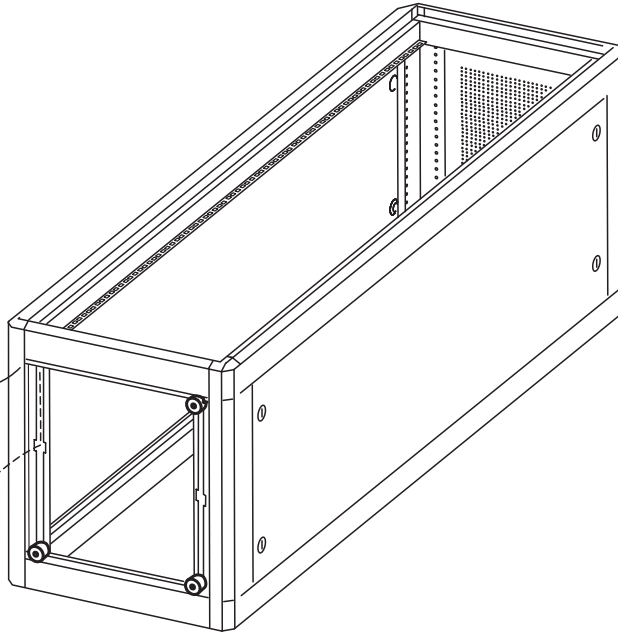

Kit patas/ruedas (sólo recomendado para LOGIC A800) Wheels/feet kit (only recommended for LOGIC W800)

1

(ADAPTADORES
INCLUIDOS EN RACK)

(SPACERS
INCLUDED IN RACK)

(TUERCAS INCLUIDAS EN RACK)
(NUTS INCLUDED IN RACK)

2

3

(PIES INCLUIDOS EN RACK)
(FEET INCLUDED IN RACK)

TUERCA CUADRADA M10
M10 SQUARE NUT

CASQUILLO
SPACER

SOPORTE M10 PARA PIE
M10 FEET STANDOFF

TUERCA M10
M10 NUT