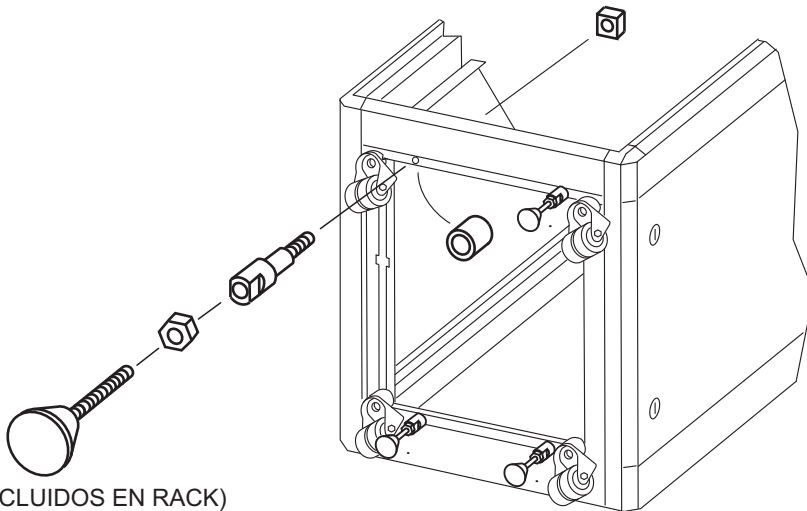

Kit patas/ruedas (sólo recomendado para LOGIC A800) Wheels/feet kit (only recommended for LOGIC W800)

1

(ADAPTADORES
INCLUIDOS EN RACK)

(SPACERS
INCLUDED IN RACK)

(TUERCAS INCLUIDAS EN RACK)
(NUTS INCLUDED IN RACK)

2

3

(PIES INCLUIDOS EN RACK)
(FEET INCLUDED IN RACK)

TUERCA CUADRADA M10
M10 SQUARE NUT

CASQUILLO
SPACER

SOPORTE M10 PARA PIE
M10 FEET STANDOFF

TUERCA M10
M10 NUT