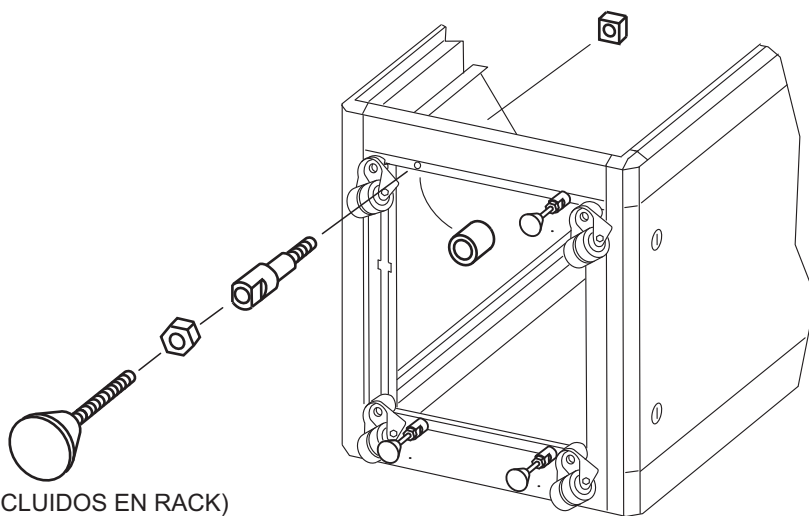

Kit patas/ruedas (sólo recomendado para LOGIC A800) Wheels/feet kit (only recommended for LOGIC W800)

1

(ADAPTADORES
INCLUIDOS EN RACK)

(SPACERS
INCLUDED IN RACK)

(TUERCAS INCLUIDAS EN RACK)
(NUTS INCLUDED IN RACK)

2

3

(PIES INCLUIDOS EN RACK)
(FEET INCLUDED IN RACK)

TUERCA CUADRADA M10
M10 SQUARE NUT

CASQUILLO
SPACER

SOPORTE M10 PARA PIE
M10 FEET STANDOFF

TUERCA M10
M10 NUT